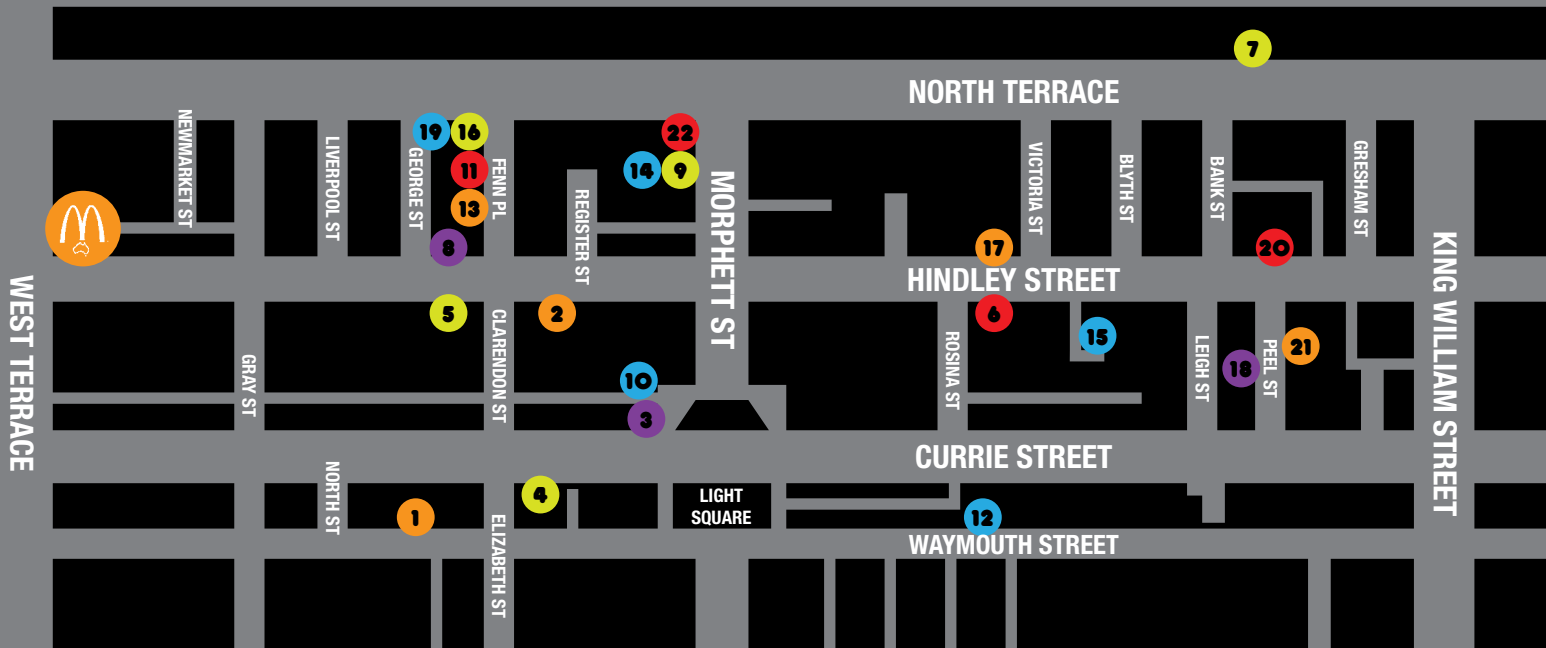

www.renewadelaide.wordpress.com

Urban Renewal Through
Creative Partnerships

adelaidewestendassociation

PROGRAM AND MAP 2010

Venue	Address	Map	Artist	Artform
Grace Emily Hotel	232 Waymouth Street	1	Sacha Gerbich, Charlie Roberts	Sculpture, mixed media, mural
Campus Colour	7/191 Hindley Street	2	Laura Haigh	Drawings
Adelaide College of Arts	AC Arts Light Square	3	Tafe SA Fashion Students	Exhibition: Woollen Mermaids garments
Laminex	163 Currie Street	4	Andrew Wallace & Michael Geissler	Furniture
Phat Coffee	207 Hindley Street	5	Sera Waters	Small Sculptures
Phat Coffee	207 Hindley Street	5	Annika Evans	Large Drawings
Imprints	107 Hindley Street	6	Chloe Langford	Sculpture Installation
Skycity Adelaide Casino	North Terrace Windows	7	Aurelia Carbone	Photographic Diorama's
Skycity Adelaide Casino	North Terrace Windows	7	Martin Daudej	Paintings
Skycity Adelaide Casino	North Terrace Windows	7	Samac Fallah	Sculpture
Worldsend Hotel	208 Hindley Street West	8	Group Exhibition - Logan McDonald, Nic Brown, Sam Songailo, Tomasz Talaj, Aurelia Carbone, Riley O'Keefe, Mary Jean Richardson, Daniel Connell	A group exhibition highlighting the diversity of artists selected for ArtWest project.
Mercury Cinema	13 Morphett Street	9	Kristel Britcher, Daniel Rickaby, Ros Maston	Glass and paintings
Higher Ground	9 Light Square	10	Briallen Bartch	Photography
UniSA City West Cafeteria	Fenn Place	11	Daniel Connell	Large graphite portraits
Schivaello	101 Waymouth Street	12	Sam Songailo	Paintings, photography
Unibooks, UniSA	Fenn Place	13	Sue Kneebone	Sculpture, photography
Experimental Art Foundation	Lion Arts Centre	14	Visit the EAF website: www.aeaf.org.au	Duetto
Maga-zine Gallery	Clubhouse Lane	15	Gary Seaman	Golden Silver
Samstag Museum	Hawke Building, City West Campus	16	Various Artists	Mirror Mirror: Then and Now, plus other exhibitions
The Mens Room (Hairdresser)	98 Hindley Street	17	Jana Wallace	Graphite on paper
Format Space	15 Peel Street	18	Tomasz Talaj	Paintings
Architecture Museum	UniSA, City West Campus	19	UniSA Students	"Hindley Uncovered" History of Hindley Street
Da Rabbit Hole	Level 2, 34 Hindley Street	20	Sarah Jones, Snooky La La	Vintage Underwear, Paintings, Mechanical-Electronic clothing
Lustre Galleries	18 Peel Street	21	Rui Kukuchi (Osaka, Japan) and Anne Newmarch OAM	Handcrafted Jewellery and Giclee Prints on Canvas
Jam Factory	19 Morphett Street	22	Various Artists	Exhibitions, ceramics, textiles, Metal on Map